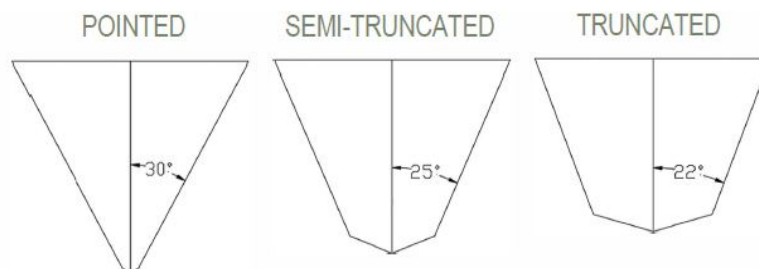

Standard Wireless Remote